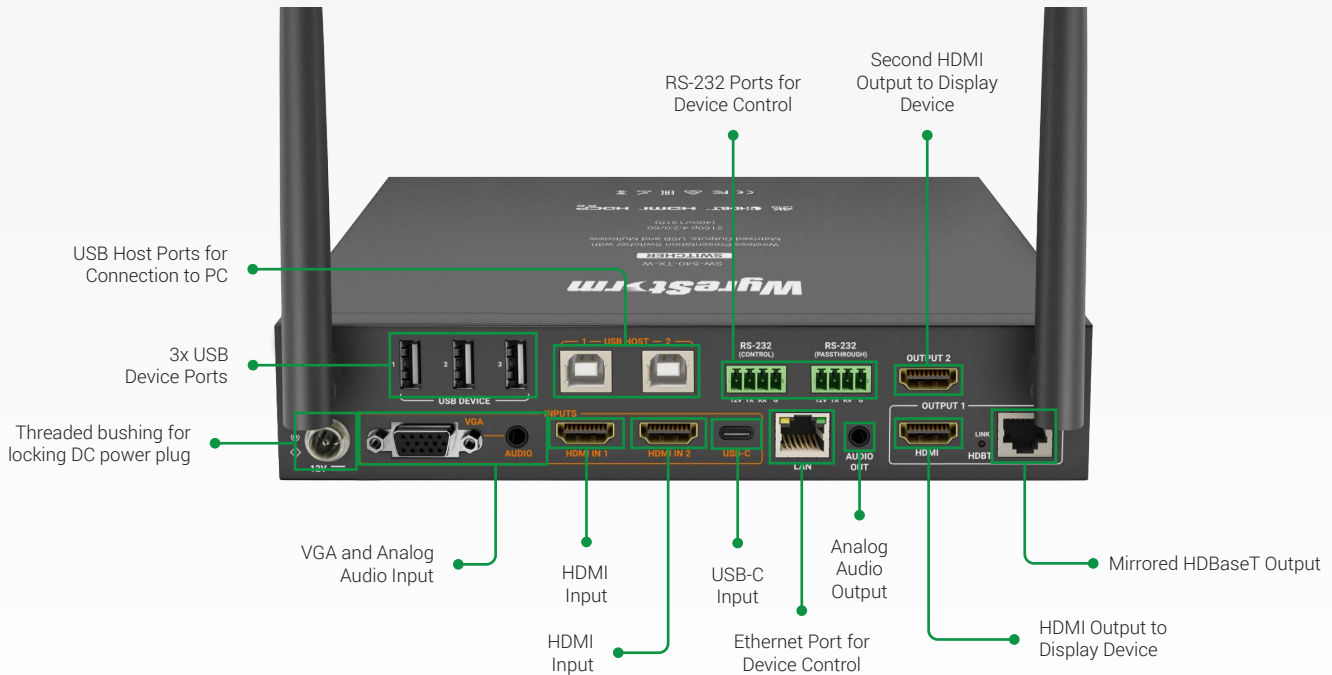

**4-Input 4K HDBaseT Presentation Switcher with Matrix Outputs, USB 2.0, Multiview & Wireless Casting**  
**SW-540-TX-W**

*WyreStorm - Powerful. Reliable. Simple.*

**Introduction**

The SW-540-TX-W is the perfect presentation switcher that meets the demanding requirements for today's meeting spaces and conference rooms. The SW-540-TX-W is fully loaded with connectivity options, including VGA, HDMI and USB-C to ensure every laptop is compatible. In addition to the wired inputs, built-in support for Apple Airplay and Miracast allows devices to screenshare wirelessly by connecting the switcher to an existing LAN or by utilizing the integrated wireless access point. Dual outputs via HDBaseT and HDMI promote connectivity in multi-screen rooms along with the ability to show up to 4 sources simultaneously via multiview. Of course, the package wouldn't be complete without the ability to connect USB peripherals such as speakerphones and cameras directly to the switcher or over HDBaseT.